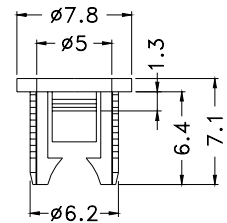

MOUNTING HOLE: $\phi 6.4$

PART NO	PACKAGE
YPLECD5-1S	2000