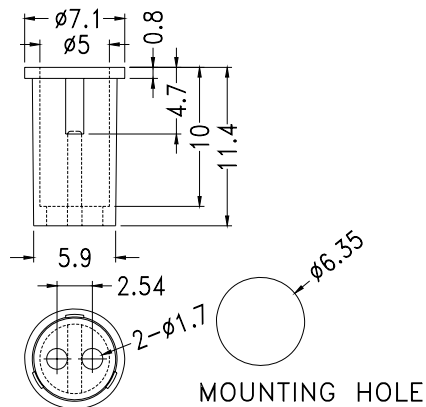

LED BEZEL / HOLDER

- ┆ MATERIAL:NYLON 66(UL)
- ┆ FLAME CLASS :94V-2
- ┆ COLOR:BLACK
- ┆ UNIT:mm