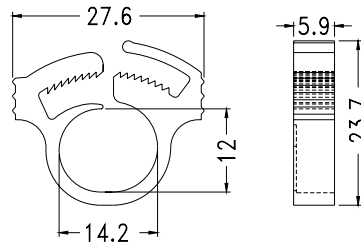

WIRE LOCK

- ┆ MATERIAL:P.O.M(UL)
- ┆ FLAME CLASS :94HB
- ┆ COLOR:NATURAL
- ┆ UNIT:mm