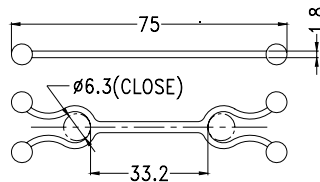

PART NO	A	B	C	D	CLOSE D	PACKAGE
YPKLC-1	32.3	20.0	20.0	15.0	13.8	250
YPKLC-2	26.1	20.0	14.0	9.2	8.5	500
YPKLC-2L	28.0	25.0	13.0	9.4	8.2	
YPKLC-3	28.1	21.0	19.0	11.1	10.0	
YPKLC-5	55.8	38.0	20.0	36.0	34.0	100
YPKLC-6	27.6	10.0	19.8	6.6	5.8	100
YPKLC-7	21.9	20.0	13.0	8.5	7.2	500
YPKLC-16	37.1	25.0	13.0	18.0	17.0	250
YPKLC-19	39.2	25.0	13.0	21.0	20.0	250
YPKLC-22	41.3	28.0	15.0	24.0	23.0	250

WIRE HOLDER

- ┆ MATERIAL: NYLON 66(UL)
- ┆ FLAME CLASS :94V-2
- ┆ COLOR:NATURAL
- ┆ UNIT:mm

PART NO	PACKAGE
YPKLCS-1	250

WIRE LOCK SPACER

- ┆ MATERIAL: NYLON 66(UL)
- ┆ FLAME CLASS :94V-2
- ┆ COLOR:NATURAL
- ┆ UNIT:mm

PART NO	PACKAGE
YP2LC-7	500

PART NO	PACKAGE
YP2LC-8	500

WIRE LOCK

- ┆ MATERIAL: NYLON 66(UL)
- ┆ FLAME CLASS :94V-2
- ┆ COLOR:NATURAL
- ┆ UNIT:mm

PART NO	A	D	CLOSE D	PACKAGE
YPTLC-1	17.8	5.1	4.0	1000
YPTLC-2	23.8	8.3	7.3	
YPTLC-3A	28.0	11.5	10.0	
YPTLC-4	30.4	15.4	13.8	
YPTLC-5	35.0	18.8	17.2	500
YPTLC-6	41.4	25.8	24.2	500
YPTLC-7	42.0	22.0	19.5	500