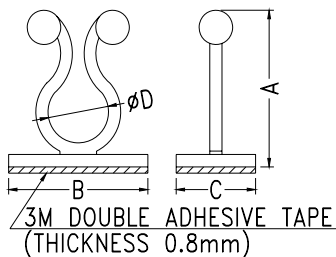

WIRE HOLDER

- ┆ MATERIAL: NYLON 66(UL)
- ┆ FLAME CLASS :94V-2
- ┆ COLOR:NATURAL
- ┆ UNIT:mm

PART NO	PACKAGE
YPKLC-11	500

PART NO	PACKAGE
YPKLC-14	500

WIRE HOLDER

- ┆ MATERIAL: NYLON 66(UL)
- ┆ FLAME CLASS :94V-2
- ┆ COLOR:NATURAL
- ┆ UNIT:mm

PART NO	A	B	C	D	CLOSE D	PACKAGE
YPKLC-1	32.3	20.0	20.0	15.0	13.8	250
YPKLC-2	26.1	20.0	14.0	9.2	8.5	500
YPKLC-2L	28.0	25.0	13.0	9.4	8.2	
YPKLC-3	28.1	21.0	19.0	11.1	10.0	
YPKLC-5	55.8	38.0	20.0	36.0	34.0	100
YPKLC-6	27.6	10.0	19.8	6.6	5.8	100
YPKLC-7	21.9	20.0	13.0	8.5	7.2	500
YPKLC-16	37.1	25.0	13.0	18.0	17.0	250
YPKLC-19	39.2	25.0	13.0	21.0	20.0	250
YPKLC-22	41.3	28.0	15.0	24.0	23.0	250

WIRE HOLDER

- ┆ MATERIAL: NYLON 66(UL)
- ┆ FLAME CLASS :94V-2
- ┆ COLOR:NATURAL
- ┆ UNIT:mm

PART NO	PACKAGE
YPKLCS-1	250

WIRE LOCK SPACER

- ┆ MATERIAL: NYLON 66(UL)
- ┆ FLAME CLASS :94V-2
- ┆ COLOR:NATURAL
- ┆ UNIT:mm

PART NO	PACKAGE
YP2LC-7	500

PART NO	PACKAGE
YP2LC-8	500

WIRE LOCK

- ┆ MATERIAL: NYLON 66(UL)
- ┆ FLAME CLASS :94V-2
- ┆ COLOR:NATURAL
- ┆ UNIT:mm

PART NO	A	D	CLOSE D	PACKAGE
YPTLC-1	17.8	5.1	4.0	1000
YPTLC-2	23.8	8.3	7.3	
YPTLC-3A	28.0	11.5	10.0	
YPTLC-4	30.4	15.4	13.8	
YPTLC-5	35.0	18.8	17.2	500
YPTLC-6	41.4	25.8	24.2	500
YPTLC-7	42.0	22.0	19.5	500