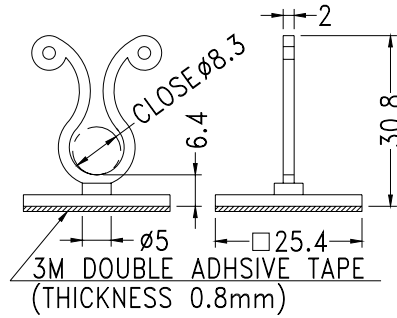

WIRE HOLDER

- ┆ MATERIAL: NYLON 66(UL)
- ┆ FLAME CLASS :94V-2
- ┆ COLOR:NATURAL
- ┆ UNIT:mm

PART NO	PACKAGE
YPKLC-11	500

PART NO	PACKAGE
YPKLC-14	500

WIRE HOLDER

- ┆ MATERIAL: NYLON 66(UL)
- ┆ FLAME CLASS :94V-2
- ┆ COLOR:NATURAL
- ┆ UNIT:mm

PART NO	A	B	C	D	CLOSE D	PACKAGE
YPKLC-1	32.3	20.0	20.0	15.0	13.8	250
YPKLC-2	26.1	20.0	14.0	9.2	8.5	500
YPKLC-2L	28.0	25.0	13.0	9.4	8.2	
YPKLC-3	28.1	21.0	19.0	11.1	10.0	
YPKLC-5	55.8	38.0	20.0	36.0	34.0	100
YPKLC-6	27.6	10.0	19.8	6.6	5.8	100
YPKLC-7	21.9	20.0	13.0	8.5	7.2	500
YPKLC-16	37.1	25.0	13.0	18.0	17.0	250
YPKLC-19	39.2	25.0	13.0	21.0	20.0	250
YPKLC-22	41.3	28.0	15.0	24.0	23.0	250

WIRE HOLDER

- ┆ MATERIAL: NYLON 66(UL)
- ┆ FLAME CLASS :94V-2
- ┆ COLOR:NATURAL
- ┆ UNIT:mm

PART NO	PACKAGE
YPKLCS-1	250

WIRE LOCK SPACER

- ┆ MATERIAL: NYLON 66(UL)
- ┆ FLAME CLASS :94V-2
- ┆ COLOR:NATURAL
- ┆ UNIT:mm

PART NO	PACKAGE
YP2LC-7	500

PART NO	PACKAGE
YP2LC-8	500

WIRE LOCK

- ┆ MATERIAL: NYLON 66(UL)
- ┆ FLAME CLASS :94V-2
- ┆ COLOR:NATURAL
- ┆ UNIT:mm

PART NO	A	D	CLOSE D	PACKAGE
YPTLC-1	17.8	5.1	4.0	1000
YPTLC-2	23.8	8.3	7.3	
YPTLC-3A	28.0	11.5	10.0	
YPTLC-4	30.4	15.4	13.8	
YPTLC-5	35.0	18.8	17.2	500
YPTLC-6	41.4	25.8	24.2	500
YPTLC-7	42.0	22.0	19.5	500