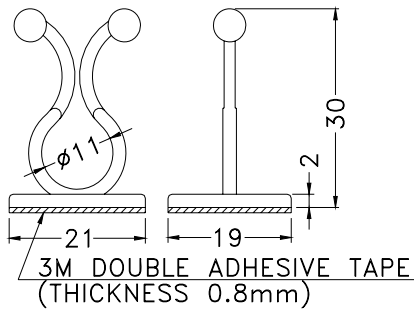

WIRE HOLDER

- ┆ MATERIAL: NYLON 66(UL)
- ┆ FLAME CLASS :94V-2
- ┆ COLOR:NATURAL
- ┆ UNIT:mm

PART NO	PACKAGE
YPKLC-11	500

PART NO	PACKAGE
YPKLC-14	500

WIRE HOLDER

- ┆ MATERIAL: NYLON 66(UL)
- ┆ FLAME CLASS :94V-2
- ┆ COLOR:NATURAL
- ┆ UNIT:mm

PART NO	A	B	C	D	CLOSE D	PACKAGE
YPKLC-1	32.3	20.0	20.0	15.0	13.8	250
YPKLC-2	26.1	20.0	14.0	9.2	8.5	500
YPKLC-2L	28.0	25.0	13.0	9.4	8.2	
YPKLC-3	28.1	21.0	19.0	11.1	10.0	
YPKLC-5	55.8	38.0	20.0	36.0	34.0	100
YPKLC-6	27.6	10.0	19.8	6.6	5.8	100
YPKLC-7	21.9	20.0	13.0	8.5	7.2	500
YPKLC-16	37.1	25.0	13.0	18.0	17.0	250
YPKLC-19	39.2	25.0	13.0	21.0	20.0	250
YPKLC-22	41.3	28.0	15.0	24.0	23.0	250

WIRE HOLDER

- ┆ MATERIAL: NYLON 66(UL)
- ┆ FLAME CLASS :94V-2
- ┆ COLOR:NATURAL
- ┆ UNIT:mm

PART NO	PACKAGE
YPKLCS-1	250

WIRE LOCK SPACER

- ┆ MATERIAL: NYLON 66(UL)
- ┆ FLAME CLASS :94V-2
- ┆ COLOR:NATURAL
- ┆ UNIT:mm

PART NO	PACKAGE
YP2LC-7	500

PART NO	PACKAGE
YP2LC-8	500

WIRE LOCK

- ┆ MATERIAL: NYLON 66(UL)
- ┆ FLAME CLASS :94V-2
- ┆ COLOR:NATURAL
- ┆ UNIT:mm

PART NO	A	D	CLOSE D	PACKAGE
YPTLC-1	17.8	5.1	4.0	1000
YPTLC-2	23.8	8.3	7.3	
YPTLC-3A	28.0	11.5	10.0	
YPTLC-4	30.4	15.4	13.8	
YPTLC-5	35.0	18.8	17.2	500
YPTLC-6	41.4	25.8	24.2	500
YPTLC-7	42.0	22.0	19.5	500