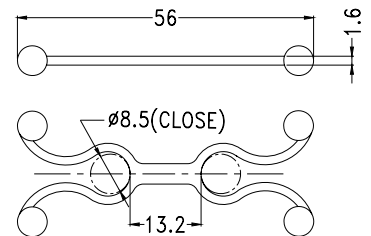

WIRE HOLDER

- ┆ MATERIAL: NYLON 66(UL)
- ┆ FLAME CLASS :94V-2
- ┆ COLOR:NATURAL
- ┆ UNIT:mm

PART NO	PACKAGE
YPKLC-11	500

PART NO	PACKAGE
YPKLC-14	500

WIRE HOLDER

- ┆ MATERIAL: NYLON 66(UL)
- ┆ FLAME CLASS :94V-2
- ┆ COLOR:NATURAL
- ┆ UNIT:mm

PART NO	A	B	C	D	CLOSE D	PACKAGE
YPKLC-1	32.3	20.0	20.0	15.0	13.8	250
YPKLC-2	26.1	20.0	14.0	9.2	8.5	500
YPKLC-2L	28.0	25.0	13.0	9.4	8.2	
YPKLC-3	28.1	21.0	19.0	11.1	10.0	
YPKLC-5	55.8	38.0	20.0	36.0	34.0	100
YPKLC-6	27.6	10.0	19.8	6.6	5.8	100
YPKLC-7	21.9	20.0	13.0	8.5	7.2	500
YPKLC-16	37.1	25.0	13.0	18.0	17.0	250
YPKLC-19	39.2	25.0	13.0	21.0	20.0	250
YPKLC-22	41.3	28.0	15.0	24.0	23.0	250

WIRE HOLDER

- ┆ MATERIAL: NYLON 66(UL)
- ┆ FLAME CLASS :94V-2
- ┆ COLOR:NATURAL
- ┆ UNIT:mm

PART NO	PACKAGE
YPKLCS-1	250

WIRE LOCK SPACER

- ┆ MATERIAL: NYLON 66(UL)
- ┆ FLAME CLASS :94V-2
- ┆ COLOR:NATURAL
- ┆ UNIT:mm

PART NO	PACKAGE
YP2LC-7	500

PART NO	PACKAGE
YP2LC-8	500

WIRE LOCK

- ┆ MATERIAL: NYLON 66(UL)
- ┆ FLAME CLASS :94V-2
- ┆ COLOR:NATURAL
- ┆ UNIT:mm

PART NO	A	D	CLOSE D	PACKAGE
YPTLC-1	17.8	5.1	4.0	1000
YPTLC-2	23.8	8.3	7.3	
YPTLC-3A	28.0	11.5	10.0	
YPTLC-4	30.4	15.4	13.8	
YPTLC-5	35.0	18.8	17.2	500
YPTLC-6	41.4	25.8	24.2	500
YPTLC-7	42.0	22.0	19.5	500