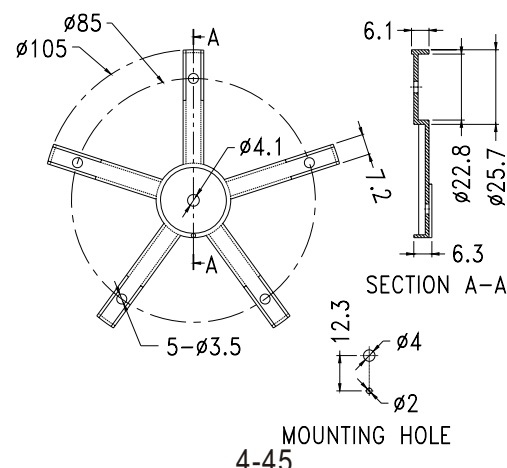

PART NO	PACKAGE
YPFSCB-2	50