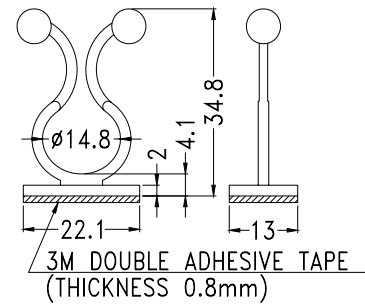

WIRE HOLDER

- ┆ MATERIAL: NYLON 66(UL)
- ┆ FLAME CLASS :94V-2
- ┆ COLOR:NATURAL
- ┆ UNIT:mm

PART NO	PACKAGE
YPKLC-11	500

PART NO	PACKAGE
YPKLC-14	500

WIRE HOLDER

- ┆ MATERIAL: NYLON 66(UL)
- ┆ FLAME CLASS :94V-2
- ┆ COLOR:NATURAL
- ┆ UNIT:mm

PART NO	A	B	C	D	CLOSE D	PACKAGE
YPKLC-1	32.3	20.0	20.0	15.0	13.8	250
YPKLC-2	26.1	20.0	14.0	9.2	8.5	500
YPKLC-2L	28.0	25.0	13.0	9.4	8.2	
YPKLC-3	28.1	21.0	19.0	11.1	10.0	
YPKLC-5	55.8	38.0	20.0	36.0	34.0	100
YPKLC-6	27.6	10.0	19.8	6.6	5.8	100
YPKLC-7	21.9	20.0	13.0	8.5	7.2	500
YPKLC-16	37.1	25.0	13.0	18.0	17.0	250
YPKLC-19	39.2	25.0	13.0	21.0	20.0	250
YPKLC-22	41.3	28.0	15.0	24.0	23.0	250

WIRE HOLDER

- ┆ MATERIAL: NYLON 66(UL)
- ┆ FLAME CLASS :94V-2
- ┆ COLOR:NATURAL
- ┆ UNIT:mm

PART NO	PACKAGE
YPKLCS-1	250

WIRE LOCK SPACER

- ┆ MATERIAL: NYLON 66(UL)
- ┆ FLAME CLASS :94V-2
- ┆ COLOR:NATURAL
- ┆ UNIT:mm

PART NO	PACKAGE
YP2LC-7	500

PART NO	PACKAGE
YP2LC-8	500

WIRE LOCK

- ┆ MATERIAL: NYLON 66(UL)
- ┆ FLAME CLASS :94V-2
- ┆ COLOR:NATURAL
- ┆ UNIT:mm

PART NO	A	D	CLOSE D	PACKAGE
YPTLC-1	17.8	5.1	4.0	1000
YPTLC-2	23.8	8.3	7.3	
YPTLC-3A	28.0	11.5	10.0	
YPTLC-4	30.4	15.4	13.8	
YPTLC-5	35.0	18.8	17.2	500
YPTLC-6	41.4	25.8	24.2	500
YPTLC-7	42.0	22.0	19.5	500